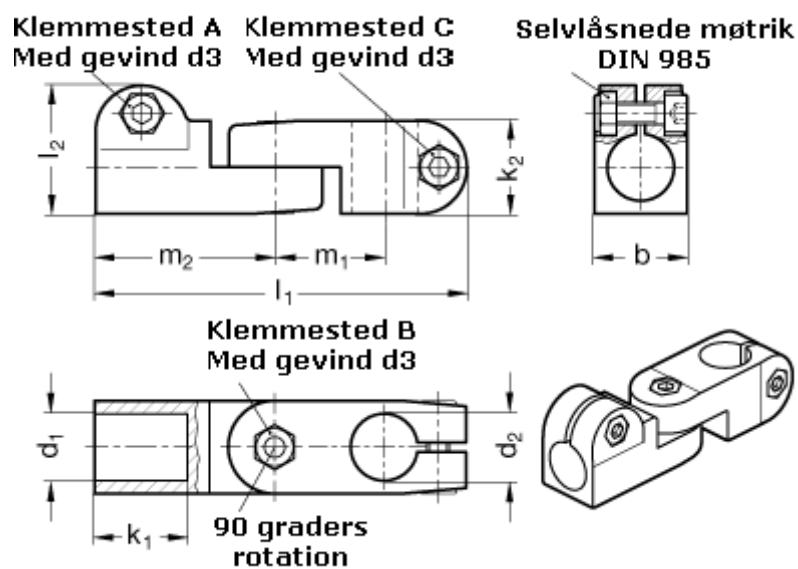

Article number: 20283B12B142SW

Description: E+G swivel clamp
GN283-B12-B14-2-SW

Measures

$b = 25$

$m_1 = 29.5$

$d_1 = B12$

$m_2 = 48.5$

$d_2 = B14$

$d_3 = M 6$

$k_1 = 25$

$k_2 = 25$

$l_1 = 100$

$l_2 = 34.5$